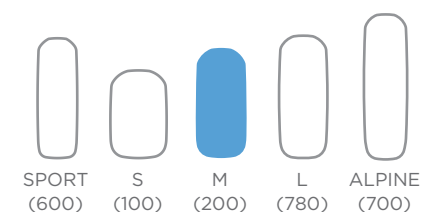

THULE TOURING BOXLINER

5 years warranty
Jahre Garantie
ans de garantie
años de garantía

Complies with DIN/ISO norm